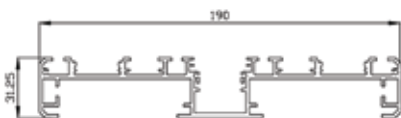

Single Line Diagram

Recessed Mounted

Profile Code

SY-8001