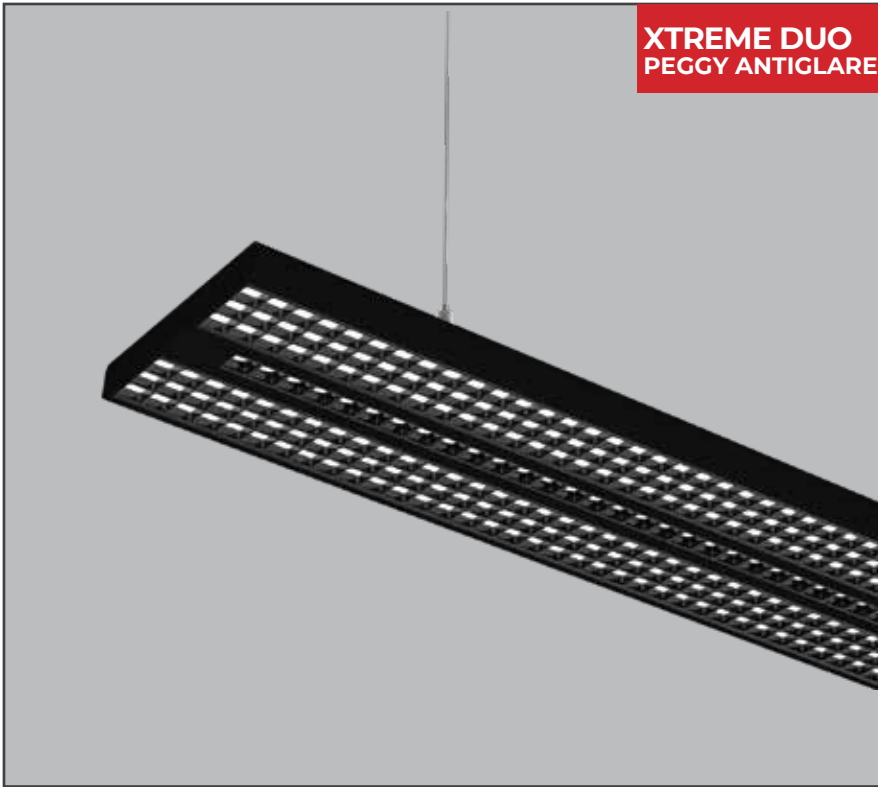

## XTREME DUO PEGGY ANTIGLARE

Direct | Pendant

**XTREME DUO PEGGY ANTIGLARE** Linear Luminaire with Extruded aluminium housing and with premium powder coating finish.

Powered by high quality LED's with a binning tolerance of  $\leq 3$  SDCM and CRI  $\geq 90$ . The luminaire maintains atleast 70% of its luminous flux after 50,000 operating hours, guaranteeing long term reliability. A new concept on Louver technology available in lens + antiglare reflector provides high glare control and uniform illumination

With a standard size of 1200 mm length, 31.25mm height and 190mm width, this fixture is crafted for direct light distribution making it ideal for professional applications.

Customisations in RAL finish, Wattages and Length available as per request to enhance installation and functionality.

### Single Line Diagram

Recessed Mounted

Profile Code

SY-8001